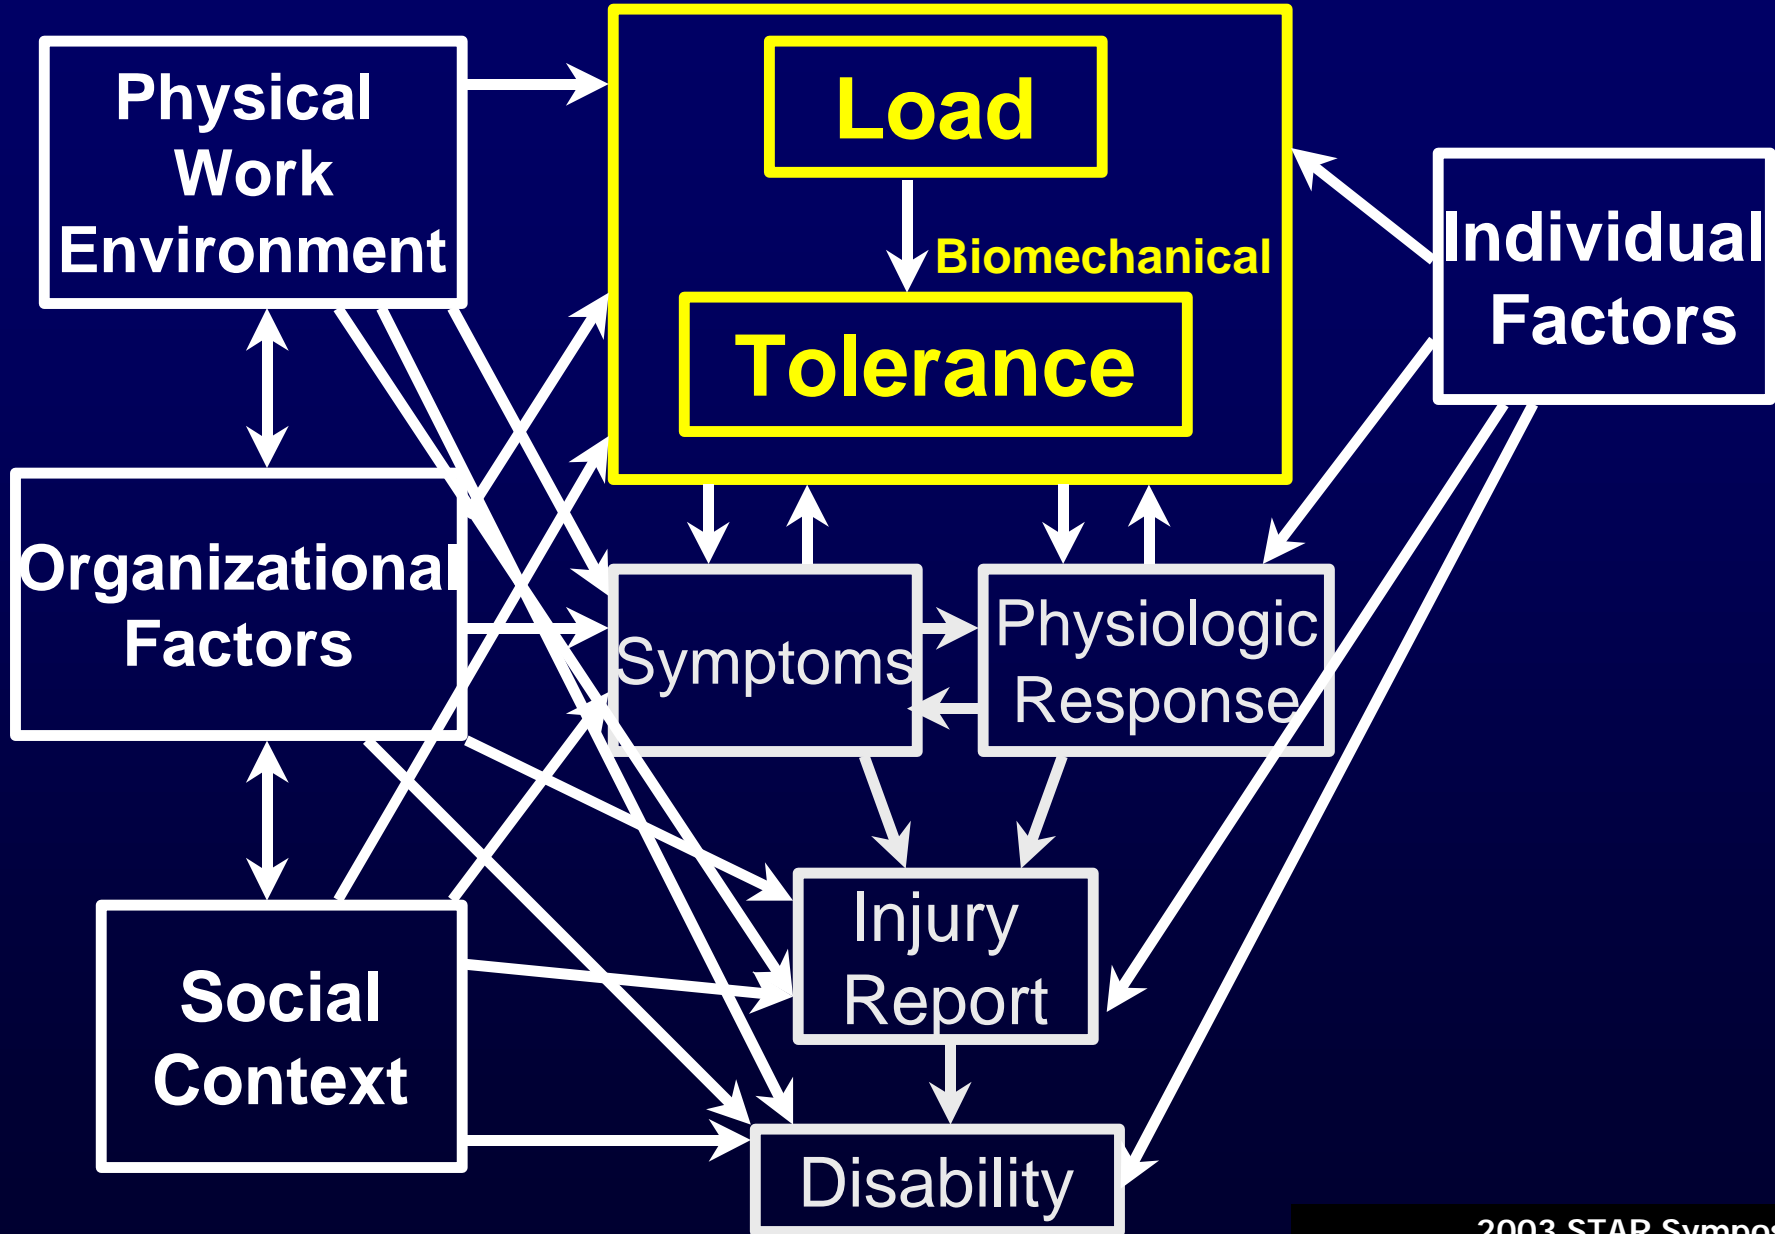

State-of-the-Art Research (STAR): Perspectives on Musculoskeletal Disorder Causation and Control

Symposium Directors

Dr. William S. Marras
Biodynamics Laboratory
Institute for Ergonomics
The Ohio State University
Columbus, Ohio

2003 STAR Symposium
Do not copy or reproduce in any form

CONCEPTUAL FRAMEWORK OF CONTRIBUTORS TO MUSCULOSKELETAL DISORDERS

(NAS, 1999)

■ Biomech

- Biomech
- Epi
- Physio

Musculoskeletal Disorder Risk Factor Environment