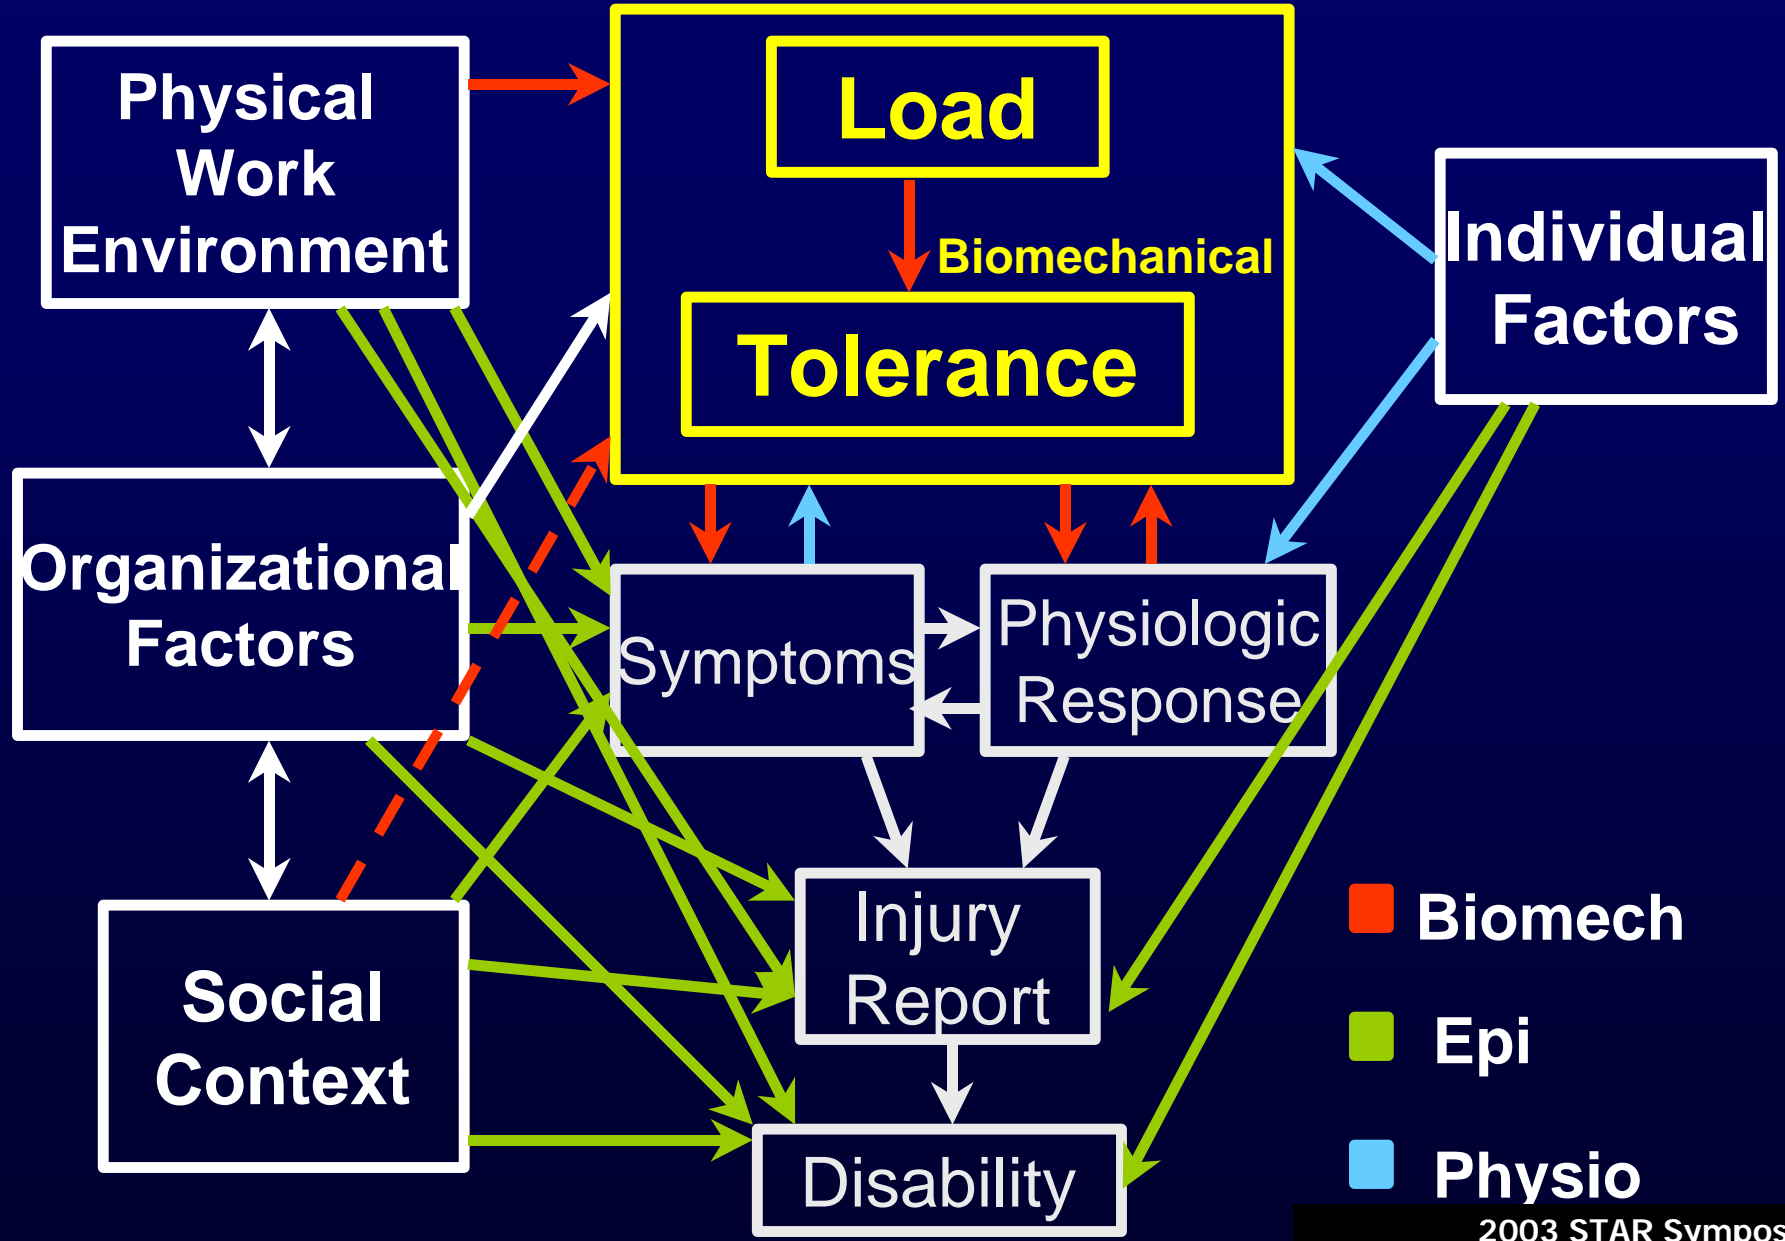

State-of-the-Art Research (STAR): Perspectives on Musculoskeletal Disorder Causation and Control

Symposium Directors

Dr. William S. Marras
Biodynamics Laboratory
Institute for Ergonomics
The Ohio State University
Columbus, Ohio

2003 STAR Symposium
Do not copy or reproduce in any form

CONCEPTUAL FRAMEWORK OF CONTRIBUTORS TO MUSCULOSKELETAL DISORDERS

(NAS, 1999)

■ Biomech

- Biomech
- Epi
- Physio

Musculoskeletal Disorder Risk Factor Environment