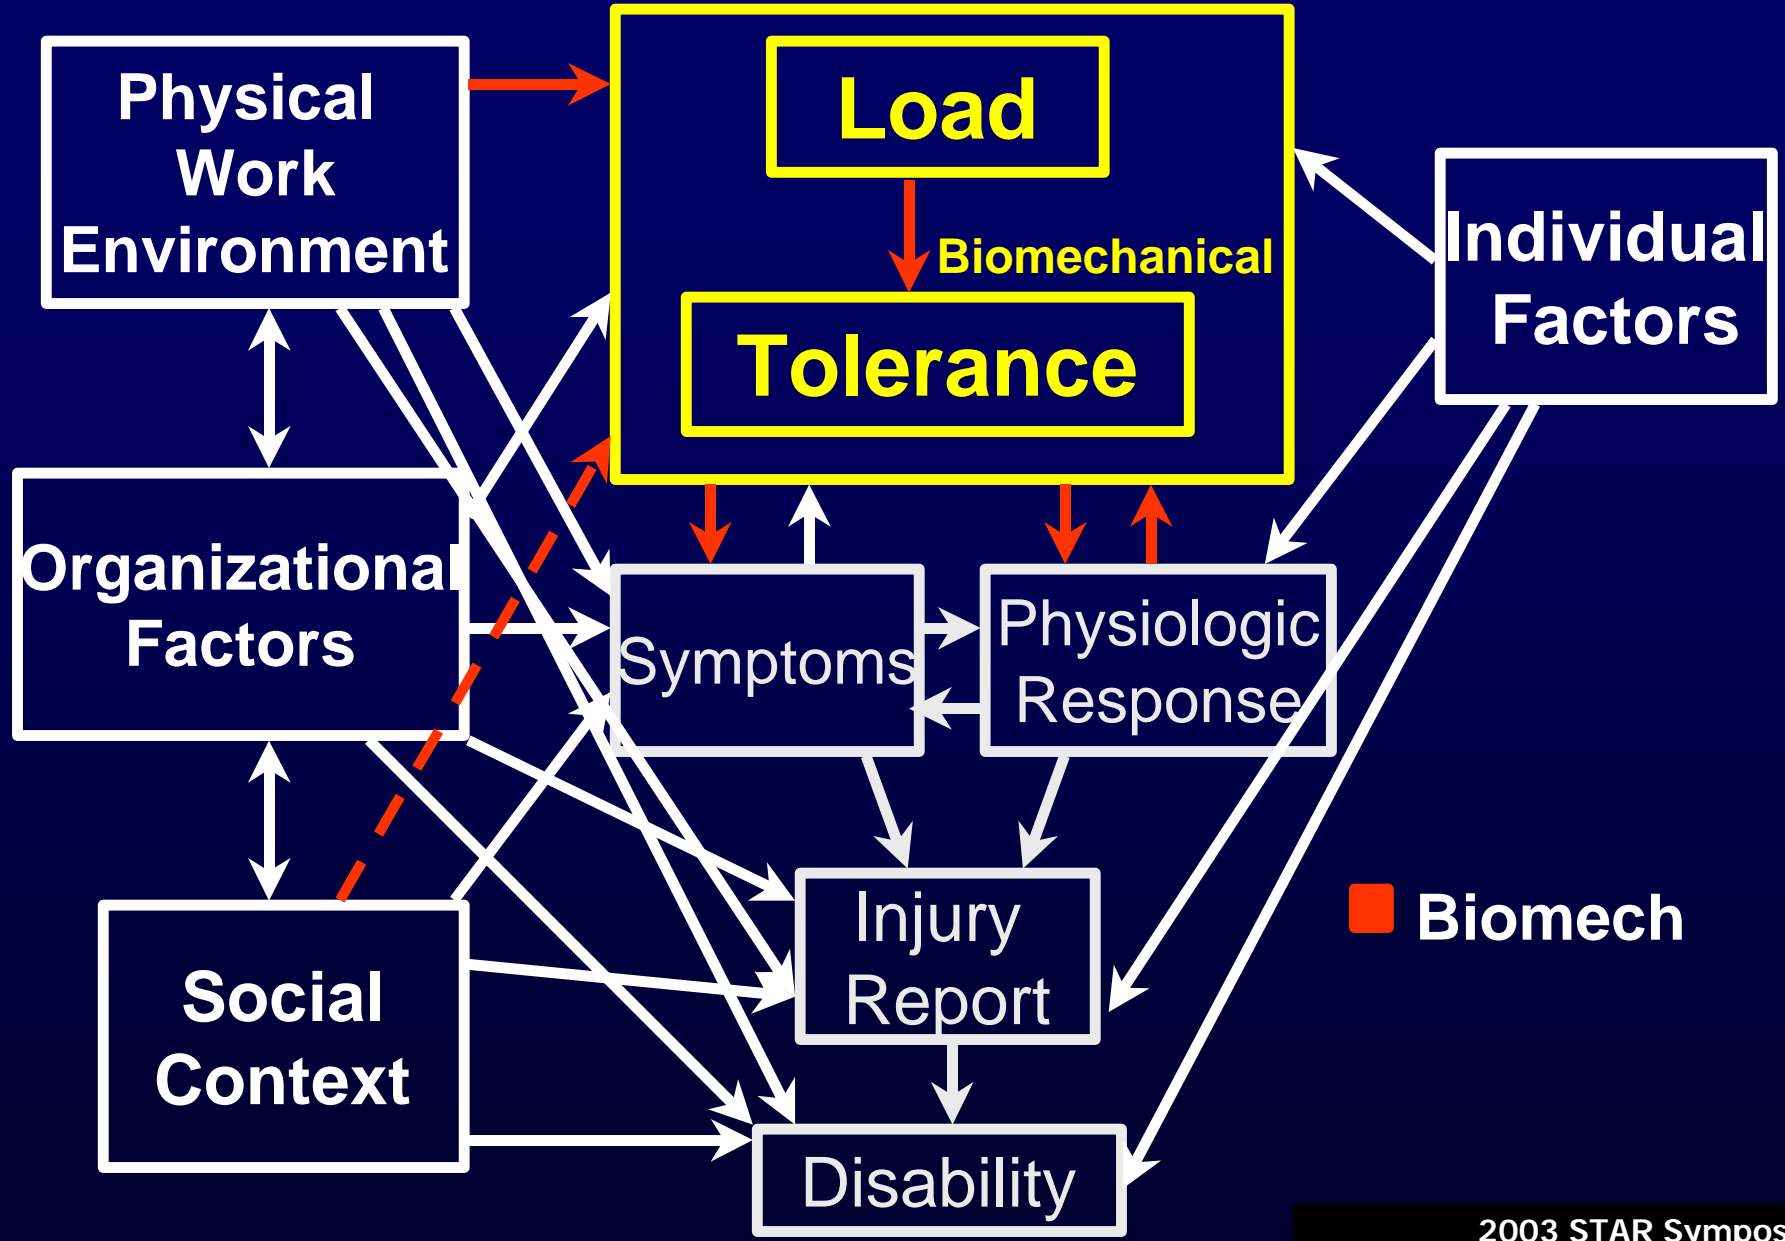

State-of-the-Art Research (STAR): Perspectives on Musculoskeletal Disorder Causation and Control

Symposium Directors

Dr. William S. Marras
Biodynamics Laboratory
Institute for Ergonomics
The Ohio State University
Columbus, Ohio

2003 STAR Symposium
Do not copy or reproduce in any form

CONCEPTUAL FRAMEWORK OF CONTRIBUTORS TO MUSCULOSKELETAL DISORDERS

(NAS, 1999)

■ Biomech

- Biomech
- Epi
- Physio

Musculoskeletal Disorder Risk Factor Environment