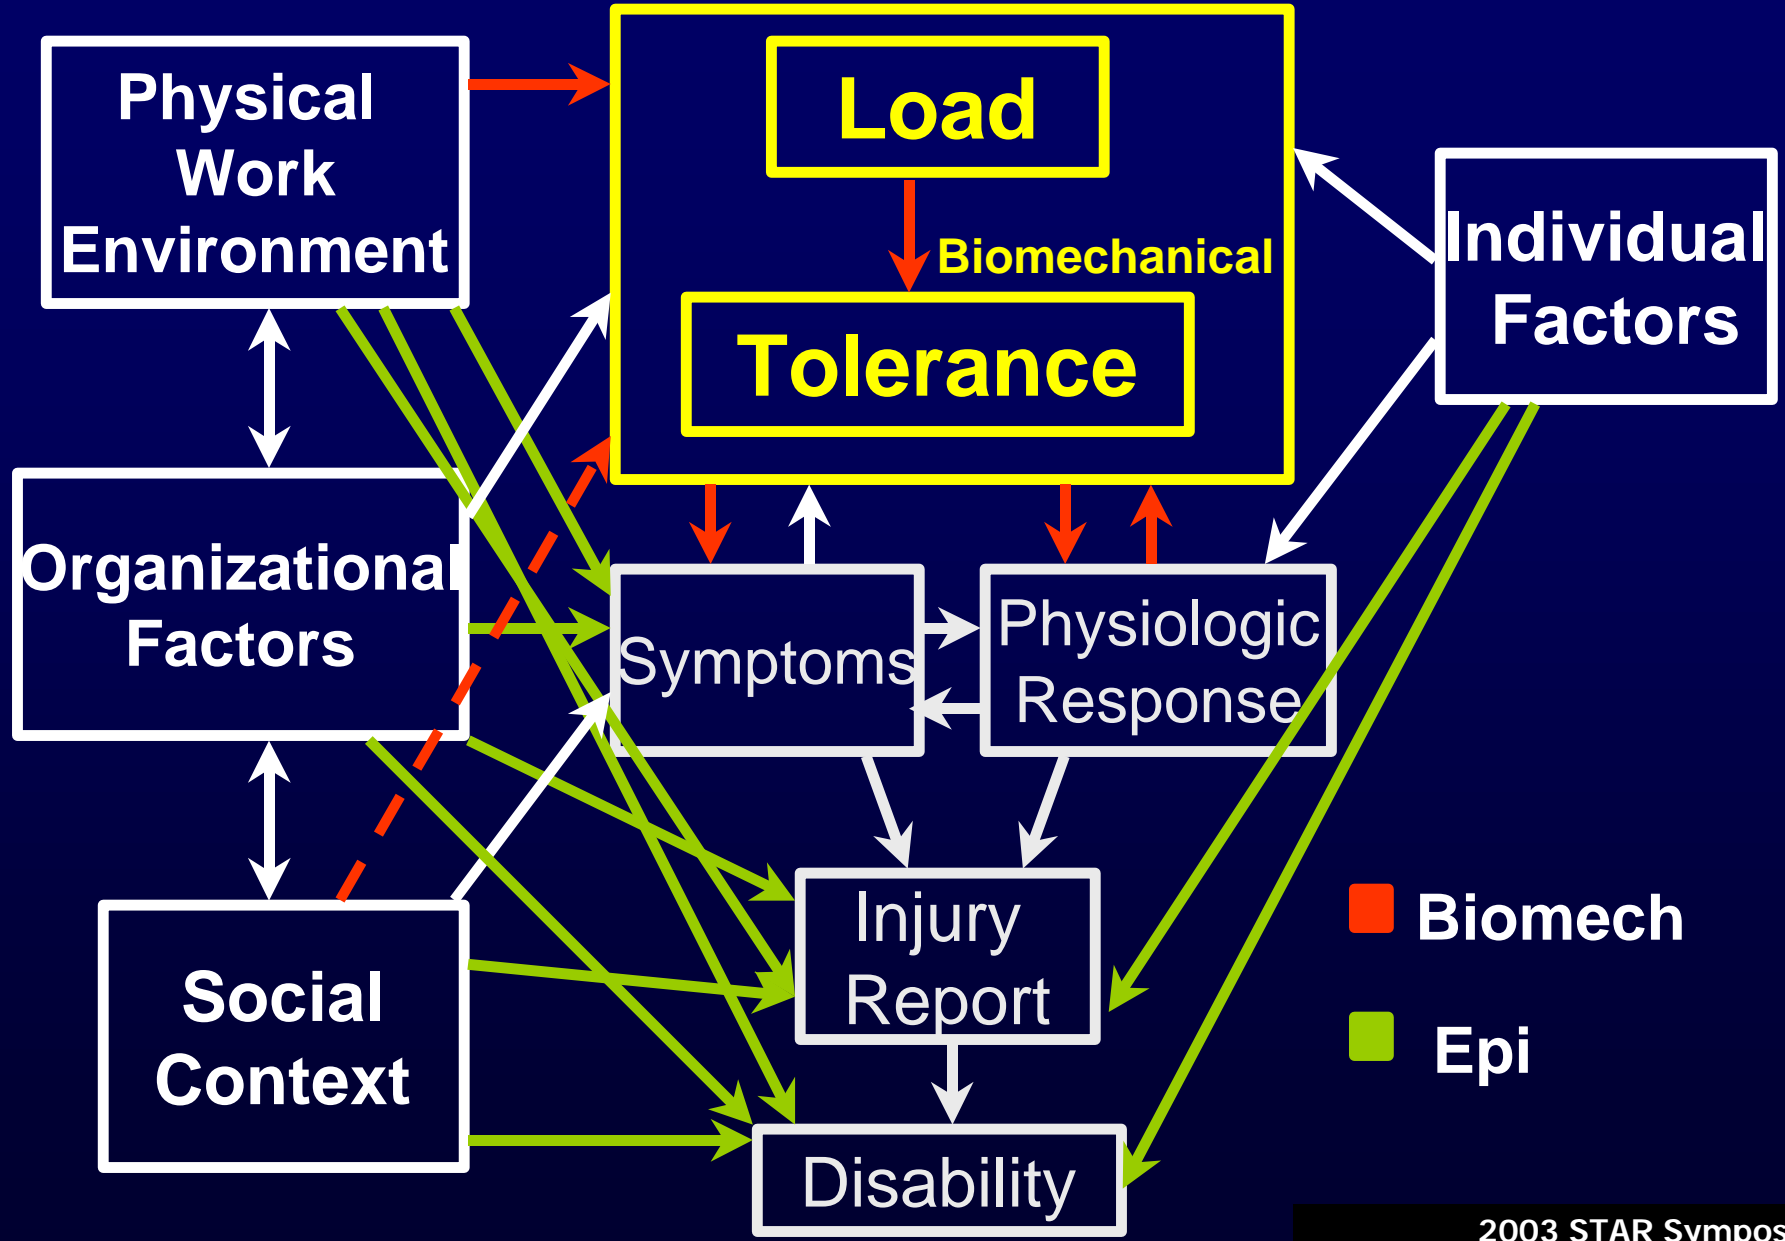

State-of-the-Art Research (STAR): Perspectives on Musculoskeletal Disorder Causation and Control

Symposium Directors

Dr. William S. Marras
Biodynamics Laboratory
Institute for Ergonomics
The Ohio State University
Columbus, Ohio

2003 STAR Symposium
Do not copy or reproduce in any form

CONCEPTUAL FRAMEWORK OF CONTRIBUTORS TO MUSCULOSKELETAL DISORDERS

(NAS, 1999)

■ Biomech

- Biomech
- Epi
- Physio

Musculoskeletal Disorder Risk Factor Environment