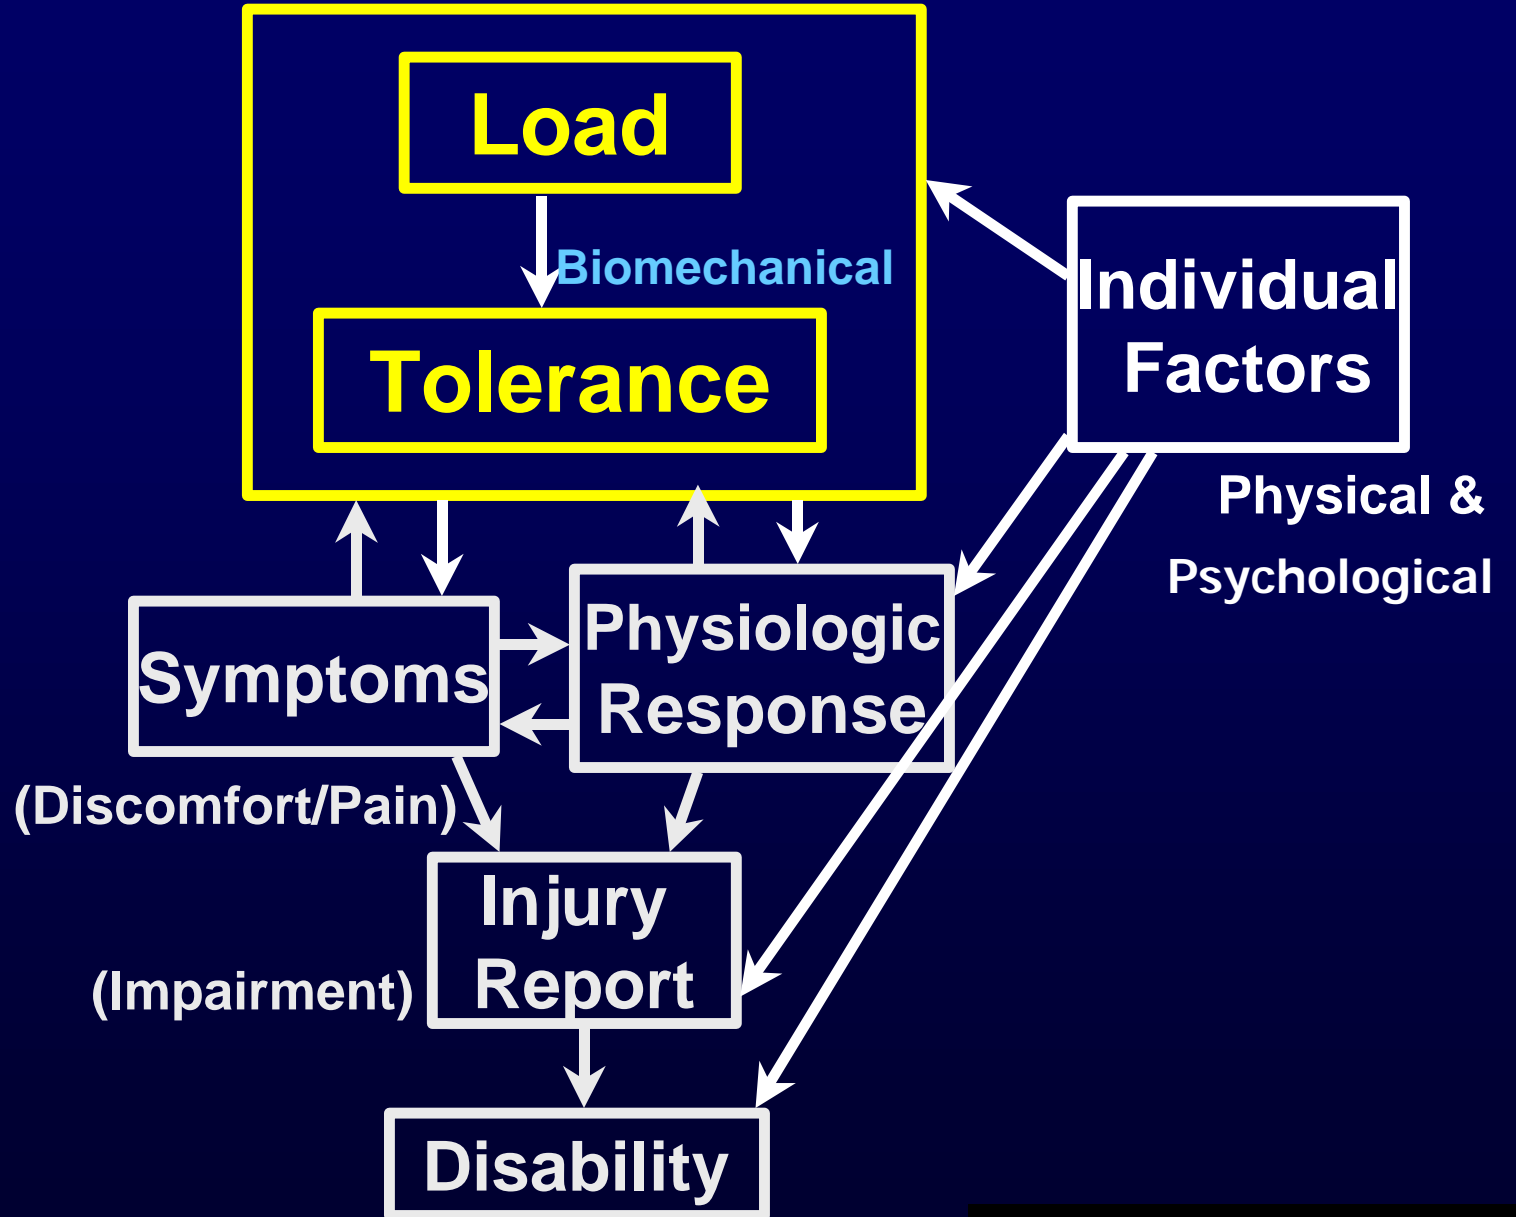

State-of-the-Art Research (STAR): Perspectives on Musculoskeletal Disorder Causation and Control

Symposium Directors

Dr. William S. Marras
Biodynamics Laboratory
Institute for Ergonomics
The Ohio State University
Columbus, Ohio

Dr. Thomas R. Waters
National Institute for Occupational
Safety and Health (NIOSH)
Centers for Disease Control
Cincinnati, Ohio

MSD Risk Factors

- Physical Factors
 - Biomechanical Loading
 - Biomechanical / Physiologic Tolerance
- Individual Factors
 - Age, Gender, etc.
 - Pain Perception
 - Genetic Factors
 - Psychological Factors
- Psychosocial Factors and Organizational Factors

Musculoskeletal Disorder Risk Factor Environment

**Social & Org.
Factors**

**Individual
Factors**

**Physical
Factors**

2003 STAR Symposium

Do not copy or reproduce in any form

NAS, 1999

NAS, 2001

2003 STAR Symposium
Do not copy or reproduce in any form

CONCEPTUAL FRAMEWORK OF CONTRIBUTORS TO MUSCULOSKELETAL DISORDERS

(NAS, 1999)

■ Biomech

- Biomech
- Epi
- Physio

Musculoskeletal Disorder Risk Factor Environment